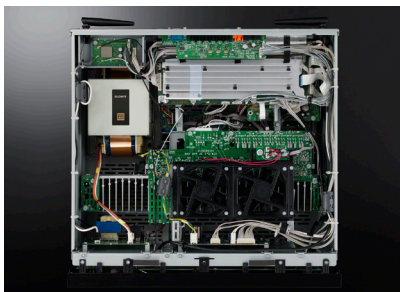

THE HEART OF INTEGRATION. A REVOLUTION IN HOME THEATER.

Our new line of A/V receivers offers the height of innovation for integrators and their customers. With full 8K¹ & 4K/120² HDCP 2.3 capability from source to screen, and support for the most common HDR formats, the ES series also comes with a suite of new integration features like enhanced compatibility with leading control systems. It's cinematic audio and video quality that only Sony ES can deliver.

QUALITY

The very definition of an elevated standard, the ES receiver line raises the bar for engineering, design, and build quality. From the inside out, every electronic component, screw placement, chassis element, and choice in materials has been considered for its ability to optimize performance.