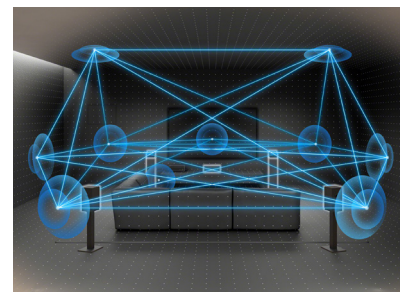

THE HEART OF INTEGRATION. A REVOLUTION IN HOME THEATER.

Our new line of A/V receivers offers the height of innovation for integrators and their customers. With full 8K¹ & 4K/120² HDCP 2.3 capability from source to screen, and support for the most common HDR formats, the ES series also comes with a suite of new integration features like enhanced compatibility with leading control systems. It's cinematic audio and video quality that only Sony ES can deliver.

QUALITY

The very definition of an elevated standard, the ES receiver line raises the bar for engineering, design, and build quality. From the inside out, every electronic component, screw placement, chassis element, and choice in materials has been considered for its ability to optimize performance.

360 SPATIAL SOUND MAPPING

Sony's exclusive 360 Spatial Sound Mapping³ technology creates a truly immersive sound field that adapts to each unique environment, creating an audio experience that feels like a movie theater or concert hall.